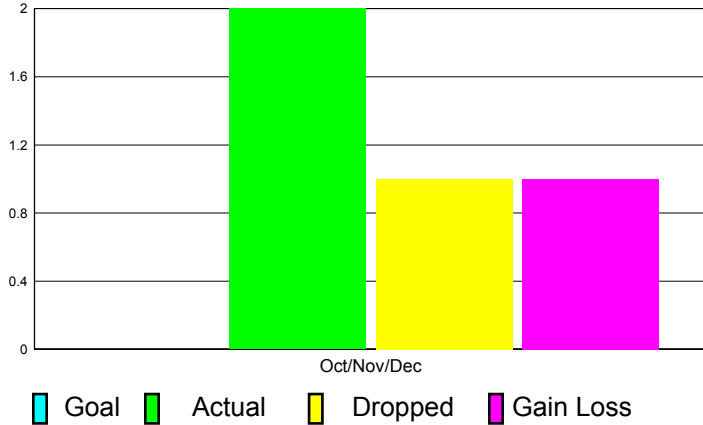

GMT Reports for District (or Undistricted) **District 201Q1**

GMT: JOHN ROWLAND MC ATEE

Location: AUSTRALIA

GMT CA: 7

CLUBS

**Club Results
2011-2012**

**Clubs
2010-2011**

Month	New Club Goal	Actual New Clubs	Actual Dropped Clubs	Gain/Loss of Clubs	Gain/Loss of Clubs
Oct/Nov/Dec	0	2	1	1	-1
Totals	0	2	1	1	-1

Club Results 2011-2012

Goal, New, Dropped, Gain/Loss

Comparison of Club Gain/Loss

Current Year Compared to the Previous Year

YTD Status Quo Clubs 2010-2011

Status Quo Clubs Compared to Status Quo Members

MEMBERSHIP