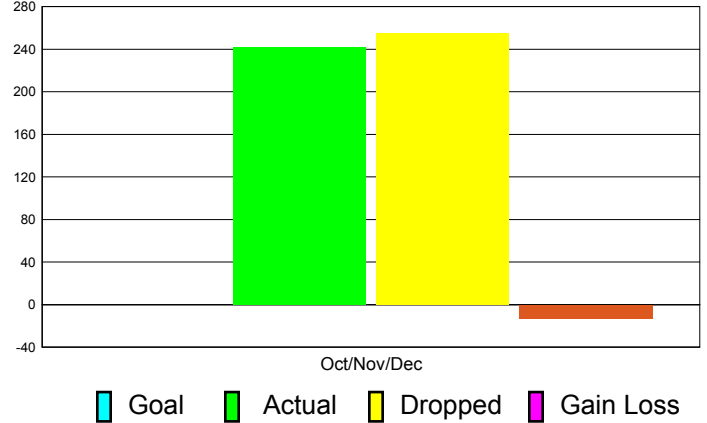

Membership Results 2011-2012

Goal, New, Dropped, Gain/Loss